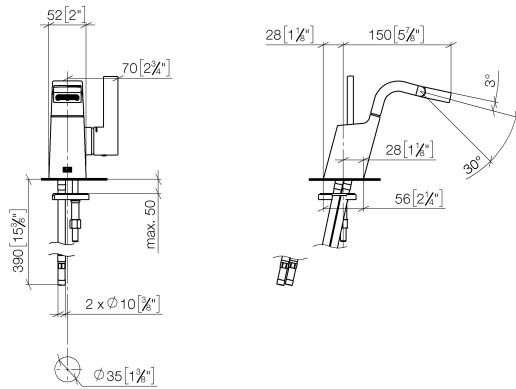

**CL.1 Single-lever bidet mixer without pop-up waste - Chrome**

CL.1

33 600 705

- 145mm projection
- pivotable spout 30°
- rectangular, air-enriched flow
- height of mixer 190 mm
- height up to aerator 113 mm
- hole diameter 35 mm
- 2x screw-in M 8 x 1 pressure hose, leak-tested
- max. flow 6 l/min
- WRAS 1804014

mm [inches]

**Flow rate chart**

**Certificates**

LGA\_38157.      WRAS\_1804014.      WRAS\_240202007.

33 600 705

### Spare parts list

No.	Item Number	Name	Quantity used	Delivery time
1	90 11 70 004 00-00	spout	1	10
2	90 15 05 042 00 90	cartridge	1	2
3	09 31 11 152 90	pin	1	2
4	09 14 10 137 90	seal	1	2
5	09 24 04 294 90	sleeve	1	2
6	90 14 10 063 00 90	seal	1	2
7	09 28 30 029-00	cover	1	10
8	09 20 67 010-00	handle	1	10
9	90 31 11 030 00 90	pin	1	2
10	90 31 20 109 00 90	plug	1	2
11	04 30 04 100 00 90	hose	2	2
12	09 23 01 034 90	flow reducer	1	2
13	04 31 20 039 11 90	plug	1	2
14	09 31 11 012 90	pin	1	2
15	04 30 11 038 75 90	fixing set	1	2