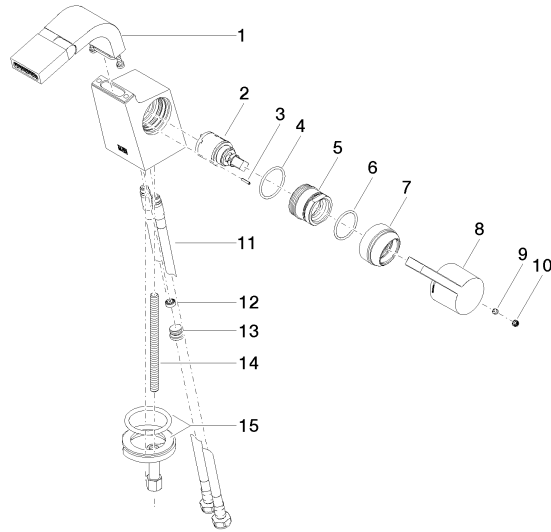

**CL.1 Single-lever bidet mixer without pop-up waste - Chrome**

CL.1

33 600 705

- 145mm projection
- pivotable spout 30°
- rectangular, air-enriched flow
- height of mixer 190 mm
- height up to aerator 113 mm
- hole diameter 35 mm
- 2x screw-in M 8 x 1 pressure hose, leak-tested
- max. flow 6 l/min
- WRAS 1804014

mm [inches]

**Flow rate chart**

**Certificates**

LGA\_38157.      WRAS\_1804014.      WRAS\_240202007.

33 600 705

### Spare parts list

No.	Item Number	Name	Quantity used	Delivery time
1	90 11 70 004 00-00	spout	1	10
2	90 15 05 042 00 90	cartridge	1	2
3	09 31 11 152 90	pin	1	2
4	09 14 10 137 90	seal	1	2
5	09 24 04 294 90	sleeve	1	2
6	90 14 10 063 00 90	seal	1	2
7	09 28 30 029-00	cover	1	10
8	09 20 67 010-00	handle	1	10
9	90 31 11 030 00 90	pin	1	2
10	90 31 20 109 00 90	plug	1	2
11	04 30 04 100 00 90	hose	2	2
12	09 23 01 034 90	flow reducer	1	2
13	04 31 20 039 11 90	plug	1	2
14	09 31 11 012 90	pin	1	2
15	04 30 11 038 75 90	fixing set	1	2